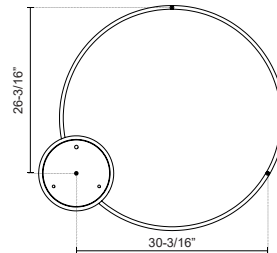

CERCHIO PD87136

PENDANTS

PROJECT

SPECIFICATION DETAILS

Fixture Dimensions	D35-3/8" x H1-3/8"
Light Source	LED with DC Driver
Wattage	78W
Total Lumens	5630lm
Delivered Lumens	BG-2270lm*; BK-2270lm*; WH-3055lm*;
Voltage	120V
Color Temperature	3000K
CRI (Ra)	90CRI
Optional Color Temps	2700K - 5000K Available, Minimum Order Quantities Apply
LED Rated Life	50,000 hours
Dimming	100% - 10%, TRIAC or ELV Dimmer (Not Included)
Diffuser Details	Frosted Silicone Diffuser
Adjustable	Yes
Wire Length	120" Max
Wire Type	BG - Black Wire; BK - Black Wire; WH - Clear Wire;
Minimum Hang Height	18"
Sloped Ceiling Adaptable	Yes
Location	Dry
Illumination Direction	Downlight
Canopy Dimensions	D11-3/4" x H2"
Paint Finish	BG01(Canopy); BG02(Fixture Body); BK02; WH02;

* For custom options, consult factory for details.

* For warranty information, please visit www.kuzcolighting.com/warranty

DESCRIPTION

Extruded and rolled aluminum with rectangular profile. Flush silicone diffuser. Matte powder-coated finish. Down light. Duo canopy mounting style

KUZCO

CANADA: 19054 28TH AVENUE - SURREY, BC V3Z 6M3

USA: 3035 E. LONE MOUNTAIN ROAD - LAS VEGAS, NV 89081

WWW.KUZCOLIGHTING.COM

© 2021 KUZCO LIGHTING. ALL RIGHTS RESERVED.

COMMENT