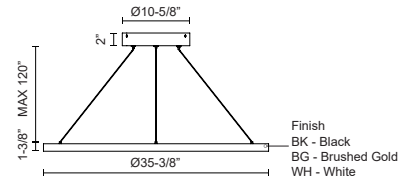

CERCHIO PD87136

PENDANTS

PROJECT

PD87136-WH
White

PD87136-BG
Brushed Gold

PD87136-BK
Black

SPECIFICATION DETAILS

Fixture Dimensions	D35-3/8" x H1-3/8"
Light Source	LED with DC Driver
Wattage	78W
Total Lumens	5630lm
Delivered Lumens	BG-2270lm*; BK-2270lm*; WH-3055lm*;
Voltage	120V
Color Temperature	3000K
CRI (Ra)	90CRI
Optional Color Temps	2700K - 5000K Available, Minimum Order Quantities Apply
LED Rated Life	50,000 hours
Dimming	100% - 10%, TRIAC or ELV Dimmer (Not Included)
Diffuser Details	Frosted Silicone Diffuser
Adjustable	Yes
Wire Length	120" Max
Wire Type	BG - Black Wire; BK - Black Wire; WH - Clear Wire;
Minimum Hang Height	18"
Sloped Ceiling Adaptable	Yes
Location	Dry
Illumination Direction	Downlight
Canopy Dimensions	D11-3/4" x H2"
Paint Finish	BG01(Canopy); BG02(Fixture Body); BK02; WH02;

* For custom options, consult factory for details.

* For warranty information, please visit www.kuzcolighting.com/warranty

DESCRIPTION

Extruded and rolled aluminum with rectangular profile. Flush silicone diffuser. Matte powder-coated finish. Down light. Duo canopy mounting style