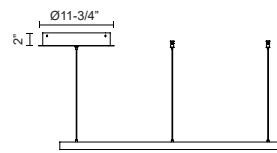

CERCHIO PD87136

PENDANTS

PROJECT

SPECIFICATION DETAILS

Fixture Dimensions	D35-3/8" x H1-3/8"
Light Source	LED with DC Driver
Wattage	78W
Total Lumens	5630lm
Delivered Lumens	BG-2270lm*; BK-2270lm*; WH-3055lm*;
Voltage	120V
Color Temperature	3000K
CRI (Ra)	90CRI
Optional Color Temps	2700K - 5000K Available, Minimum Order Quantities Apply
LED Rated Life	50,000 hours
Dimming	100% - 10%, TRIAC or ELV Dimmer (Not Included)
Diffuser Details	Frosted Silicone Diffuser
Adjustable	Yes
Wire Length	120" Max
Wire Type	BG - Black Wire; BK - Black Wire; WH - Clear Wire;
Minimum Hang Height	18"
Sloped Ceiling Adaptable	Yes
Location	Dry
Illumination Direction	Downlight
Canopy Dimensions	D11-3/4" x H2"
Paint Finish	BG01(Canopy); BG02(Fixture Body); BK02; WH02;

* For custom options, consult factory for details.

* For warranty information, please visit www.kuzcolighting.com/warranty

DESCRIPTION

Extruded and rolled aluminum with rectangular profile. Flush silicone diffuser. Matte powder-coated finish. Down light. Duo canopy mounting style

KUZCO

CANADA: 19054 28TH AVENUE - SURREY, BC V3Z 6M3

USA: 3035 E. LONE MOUNTAIN ROAD - LAS VEGAS, NV 89081

WWW.KUZCOLIGHTING.COM

© 2021 KUZCO LIGHTING. ALL RIGHTS RESERVED.

COMMENT